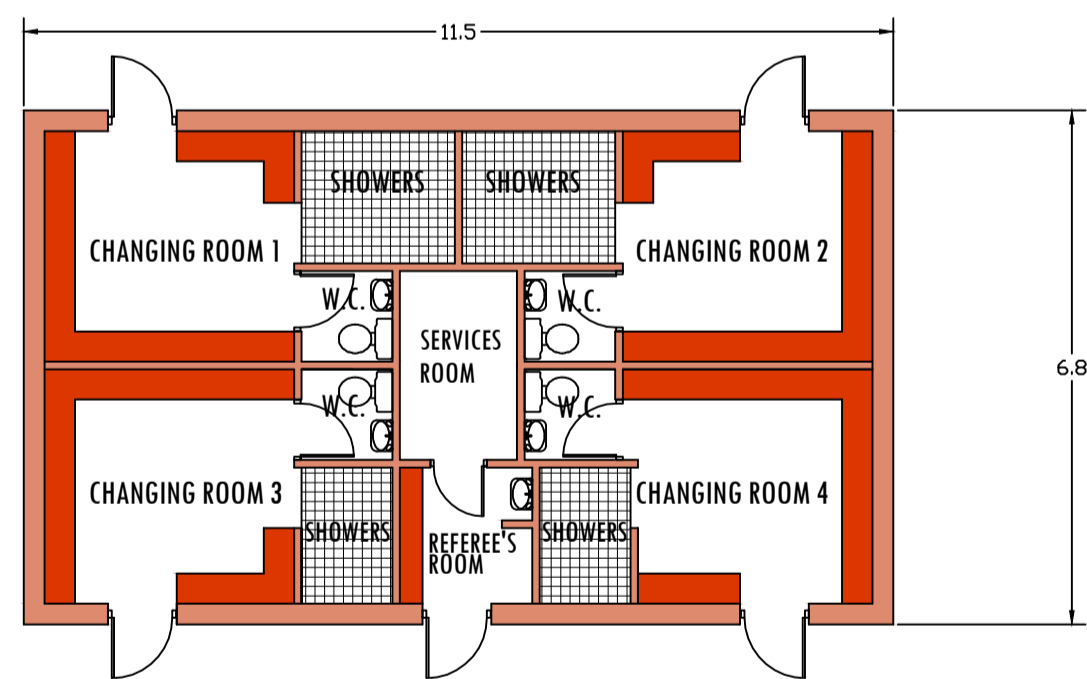

PROPOSED REAR ELEVATION (1:100)

PROPOSED SIDE ELEVATION (1:100)

PROPOSED SIDE ELEVATION (1:100)

EXISTING FLOOR PLAN (1:100)

PROPOSED FLOOR PLAN (1:100)

Ainscough Strategic Land CHORLEY PANTHERS 05-09-10			
Title CHORLEY PANTHERS RLFC, CHISNALL LANE, COPPULL.			
Client CHORLEY PANTHERS RLFC			
Dwg. No. 001 - ELEVS			
Date	Scale	Drawn by	Checked by
29.01.11	1:100	AWH	