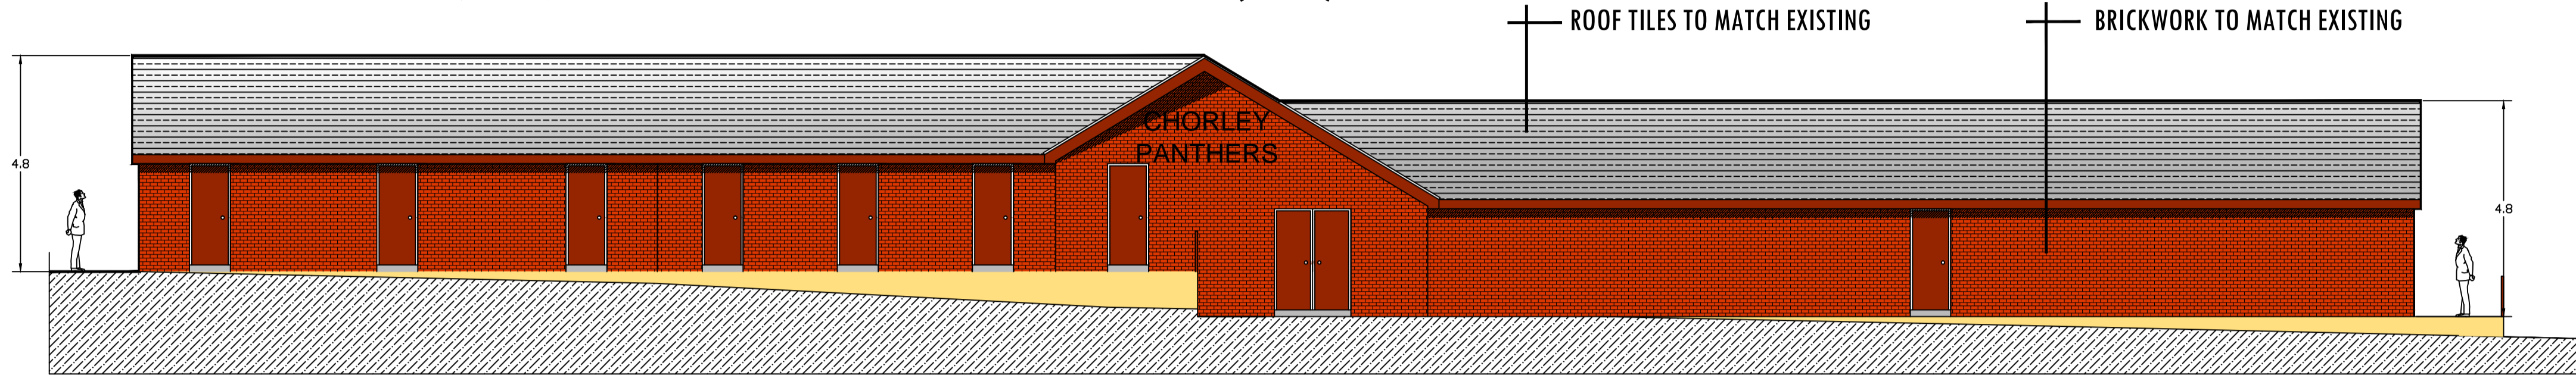

CHORLEY PANTHERS RLFC. CHISNALL LANE, COPPULL.

EXISTING FRONT ELEVATION (1:100)

EXISTING REAR ELEVATION (1:100)

EXISTING SIDE ELEVATION (1:100)

EXISTING SIDE ELEVATION (1:100)

PROPOSED FRONT ELEVATION (1:100)

PROPOSED REAR ELEVATION (1:100)

PROPOSED SIDE ELEVATION (1:100)

PROPOSED SIDE ELEVATION (1:100)

EXISTING FLOOR PLAN (1:100)

PROPOSED FLOOR PLAN (1:100)

Ainscough Strategic Land CHORLEY PANTHERS 05-09-10			
Title CHORLEY PANTHERS RLFC, CHISNALL LANE, COPPULL.			
Client CHORLEY PANTHERS RLFC			
Dwg. No. 001 - ELEVS			
Date	Scale	Drawn by	Checked by
29.01.11	1:100	AWH	