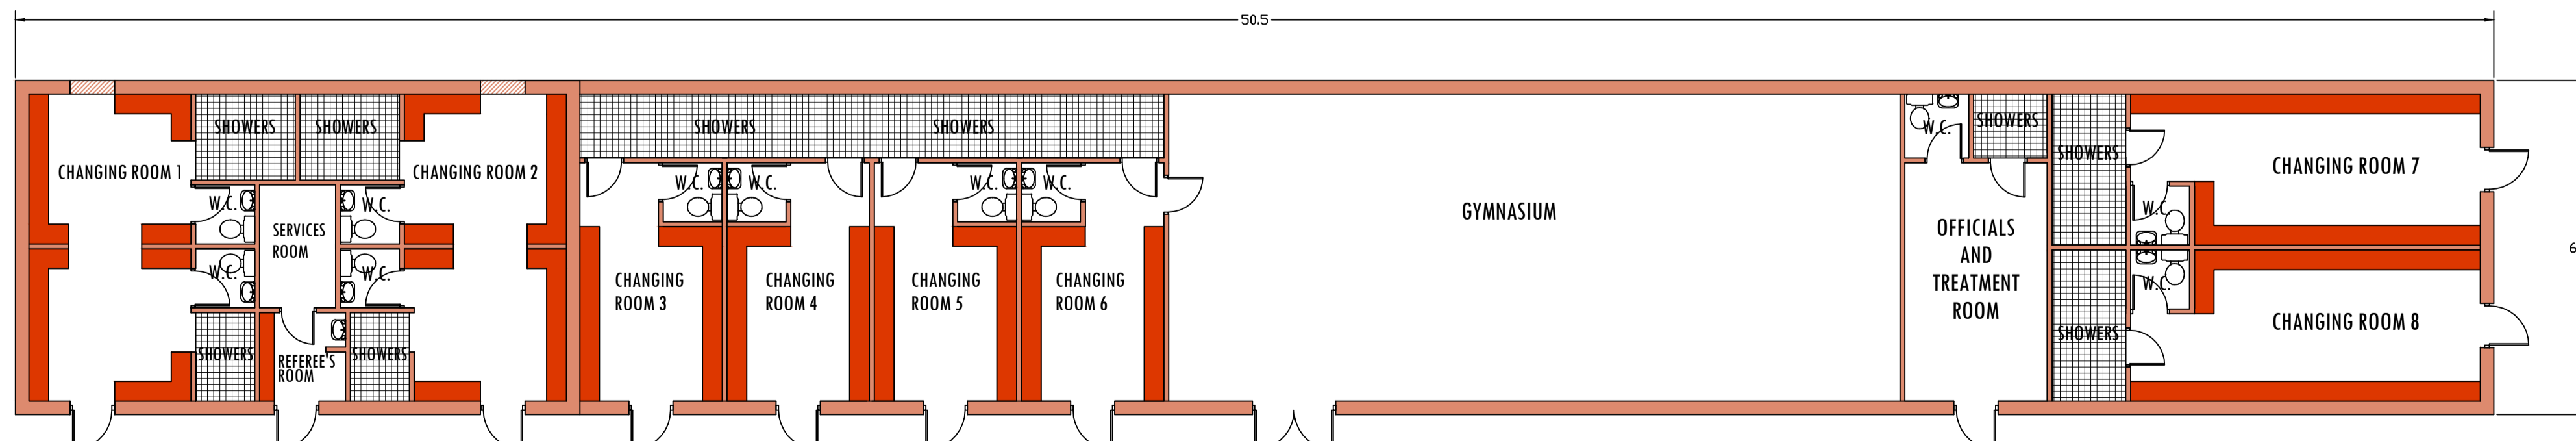

PROPOSED REAR ELEVATION (1:100)

PROPOSED SIDE ELEVATION (1:100)

PROPOSED SIDE ELEVATION (1:100)

EXISTING FLOOR PLAN (1:100)

PROPOSED FLOOR PLAN (1:100)

Ainscough Strategic Land CHORLEY PANTHERS 05-09-10			
Title CHORLEY PANTHERS RLFC, CHISNALL LANE, COPPULL.			
Client CHORLEY PANTHERS RLFC			
Dwg. No. 001 - ELEVS			
Date	Scale	Drawn by	Checked by
29.01.11	1:100	AWH	