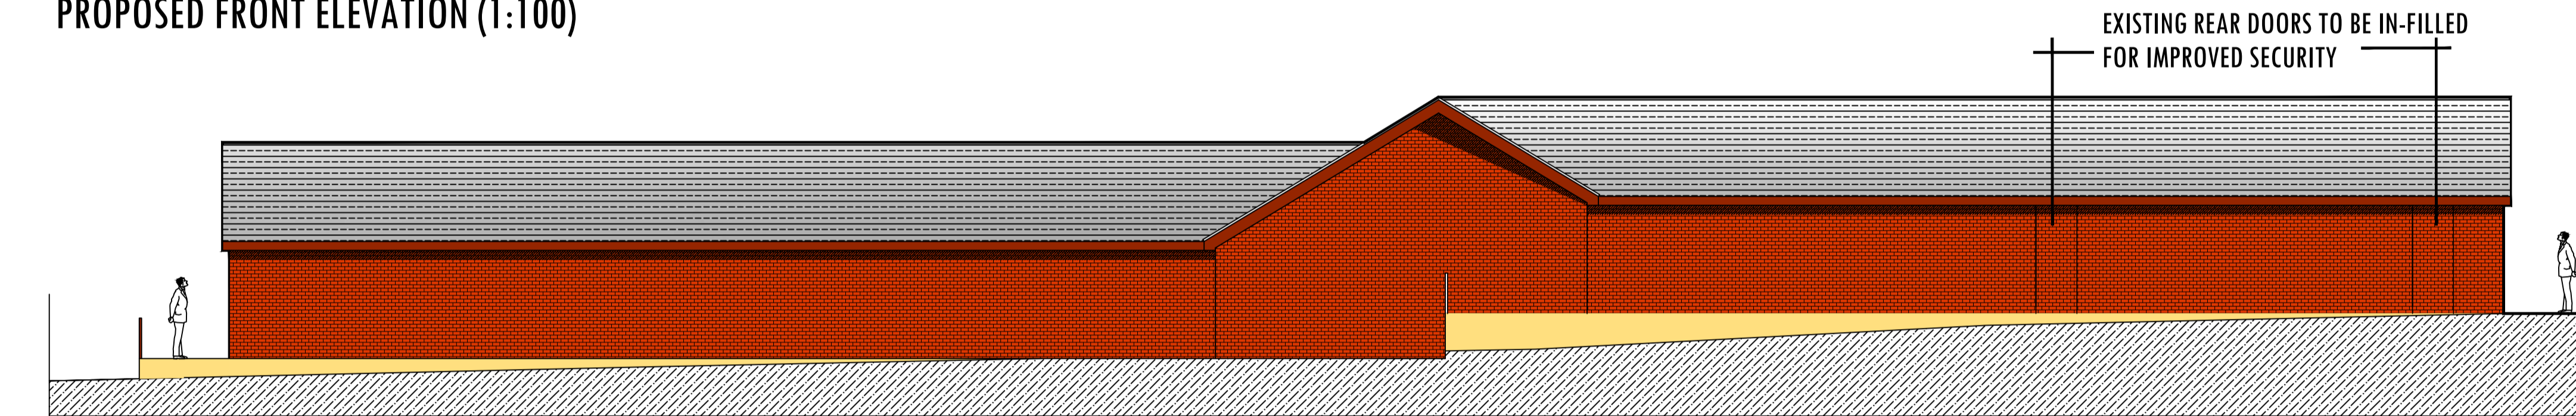

CHORLEY PANTHERS RLFC. CHISNALL LANE, COPPULL.

EXISTING FRONT ELEVATION (1:100)

EXISTING REAR ELEVATION (1:100)

EXISTING SIDE ELEVATION (1:100)

EXISTING SIDE ELEVATION (1:100)

PROPOSED FRONT ELEVATION (1:100)

PROPOSED REAR ELEVATION (1:100)

PROPOSED SIDE ELEVATION (1:100)

PROPOSED SIDE ELEVATION (1:100)

EXISTING FLOOR PLAN (1:100)

PROPOSED FLOOR PLAN (1:100)

Ainscough Strategic Land CHORLEY PANTHERS 05-09-10			
Title CHORLEY PANTHERS RLFC, CHISNALL LANE, COPPULL.			
Client CHORLEY PANTHERS RLFC			
Dwg. No. 001 - ELEVS			
Date	Scale	Drawn by	Checked by
29.01.11	1:100	AWH	