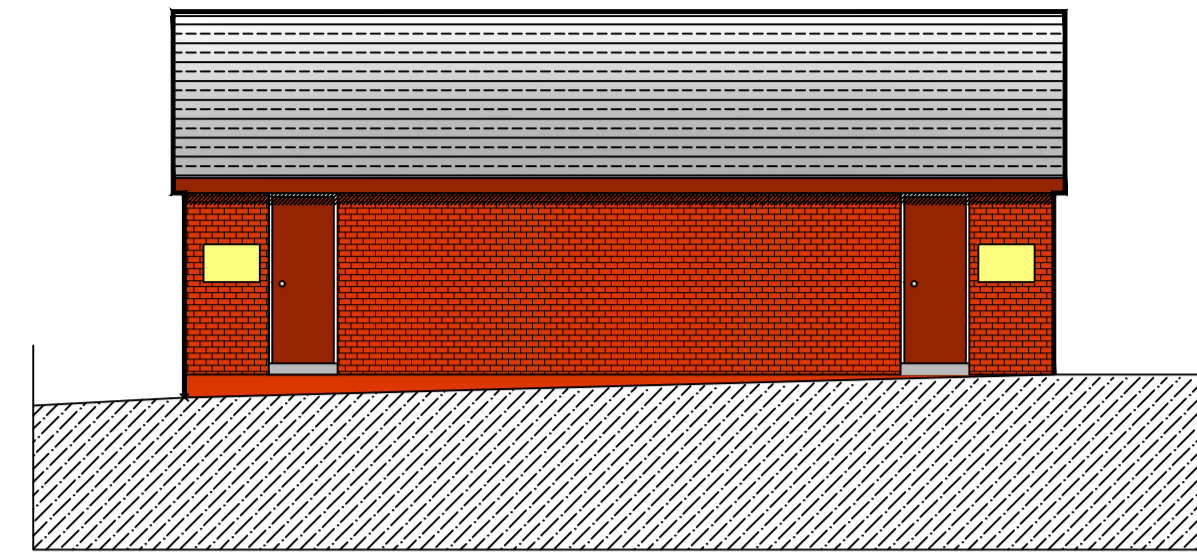

CHORLEY PANTHERS RLFC. CHISNALL LANE, COPPULL.

EXISTING FRONT ELEVATION (1:100)

EXISTING REAR ELEVATION (1:100)

EXISTING SIDE ELEVATION (1:100)

EXISTING SIDE ELEVATION (1:100)

PROPOSED FRONT ELEVATION (1:100)

PROPOSED REAR ELEVATION (1:100)

PROPOSED SIDE ELEVATION (1:100)

PROPOSED SIDE ELEVATION (1:100)

EXISTING FLOOR PLAN (1:100)

PROPOSED FLOOR PLAN (1:100)

Ainscough Strategic Land CHORLEY PANTHERS 05-09-10			
Title CHORLEY PANTHERS RLFC, CHISNALL LANE, COPPULL.			
Client CHORLEY PANTHERS RLFC			
Dwg. No. 001 - ELEVS			
Date	Scale	Drawn by	Checked by
29.01.11	1:100	AWH	