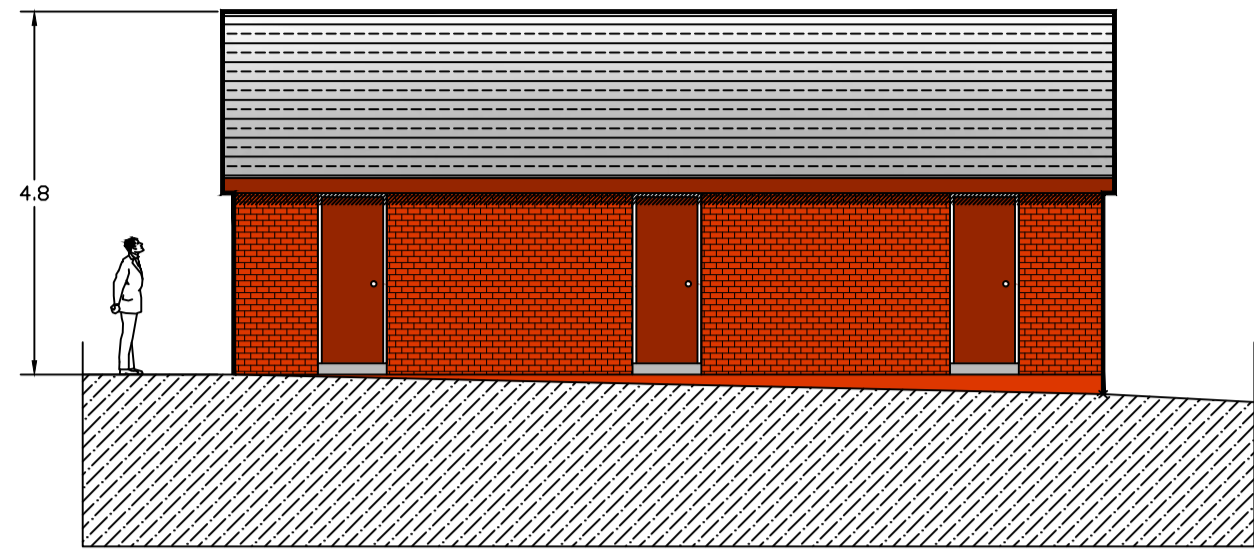

CHORLEY PANTHERS RLFC. CHISNALL LANE, COPPULL.

EXISTING FRONT ELEVATION (1:100)

EXISTING REAR ELEVATION (1:100)

EXISTING SIDE ELEVATION (1:100)

EXISTING SIDE ELEVATION (1:100)

PROPOSED FRONT ELEVATION (1:100)

PROPOSED REAR ELEVATION (1:100)

PROPOSED SIDE ELEVATION (1:100)

PROPOSED SIDE ELEVATION (1:100)

EXISTING FLOOR PLAN (1:100)

PROPOSED FLOOR PLAN (1:100)

Ainscough Strategic Land CHORLEY PANTHERS 05-09-10			
Title CHORLEY PANTHERS RLFC, CHISNALL LANE, COPPULL.			
Client CHORLEY PANTHERS RLFC			
Dwg. No. 001 - ELEVS			
Date	Scale	Drawn by	Checked by
29.01.11	1:100	AWH	